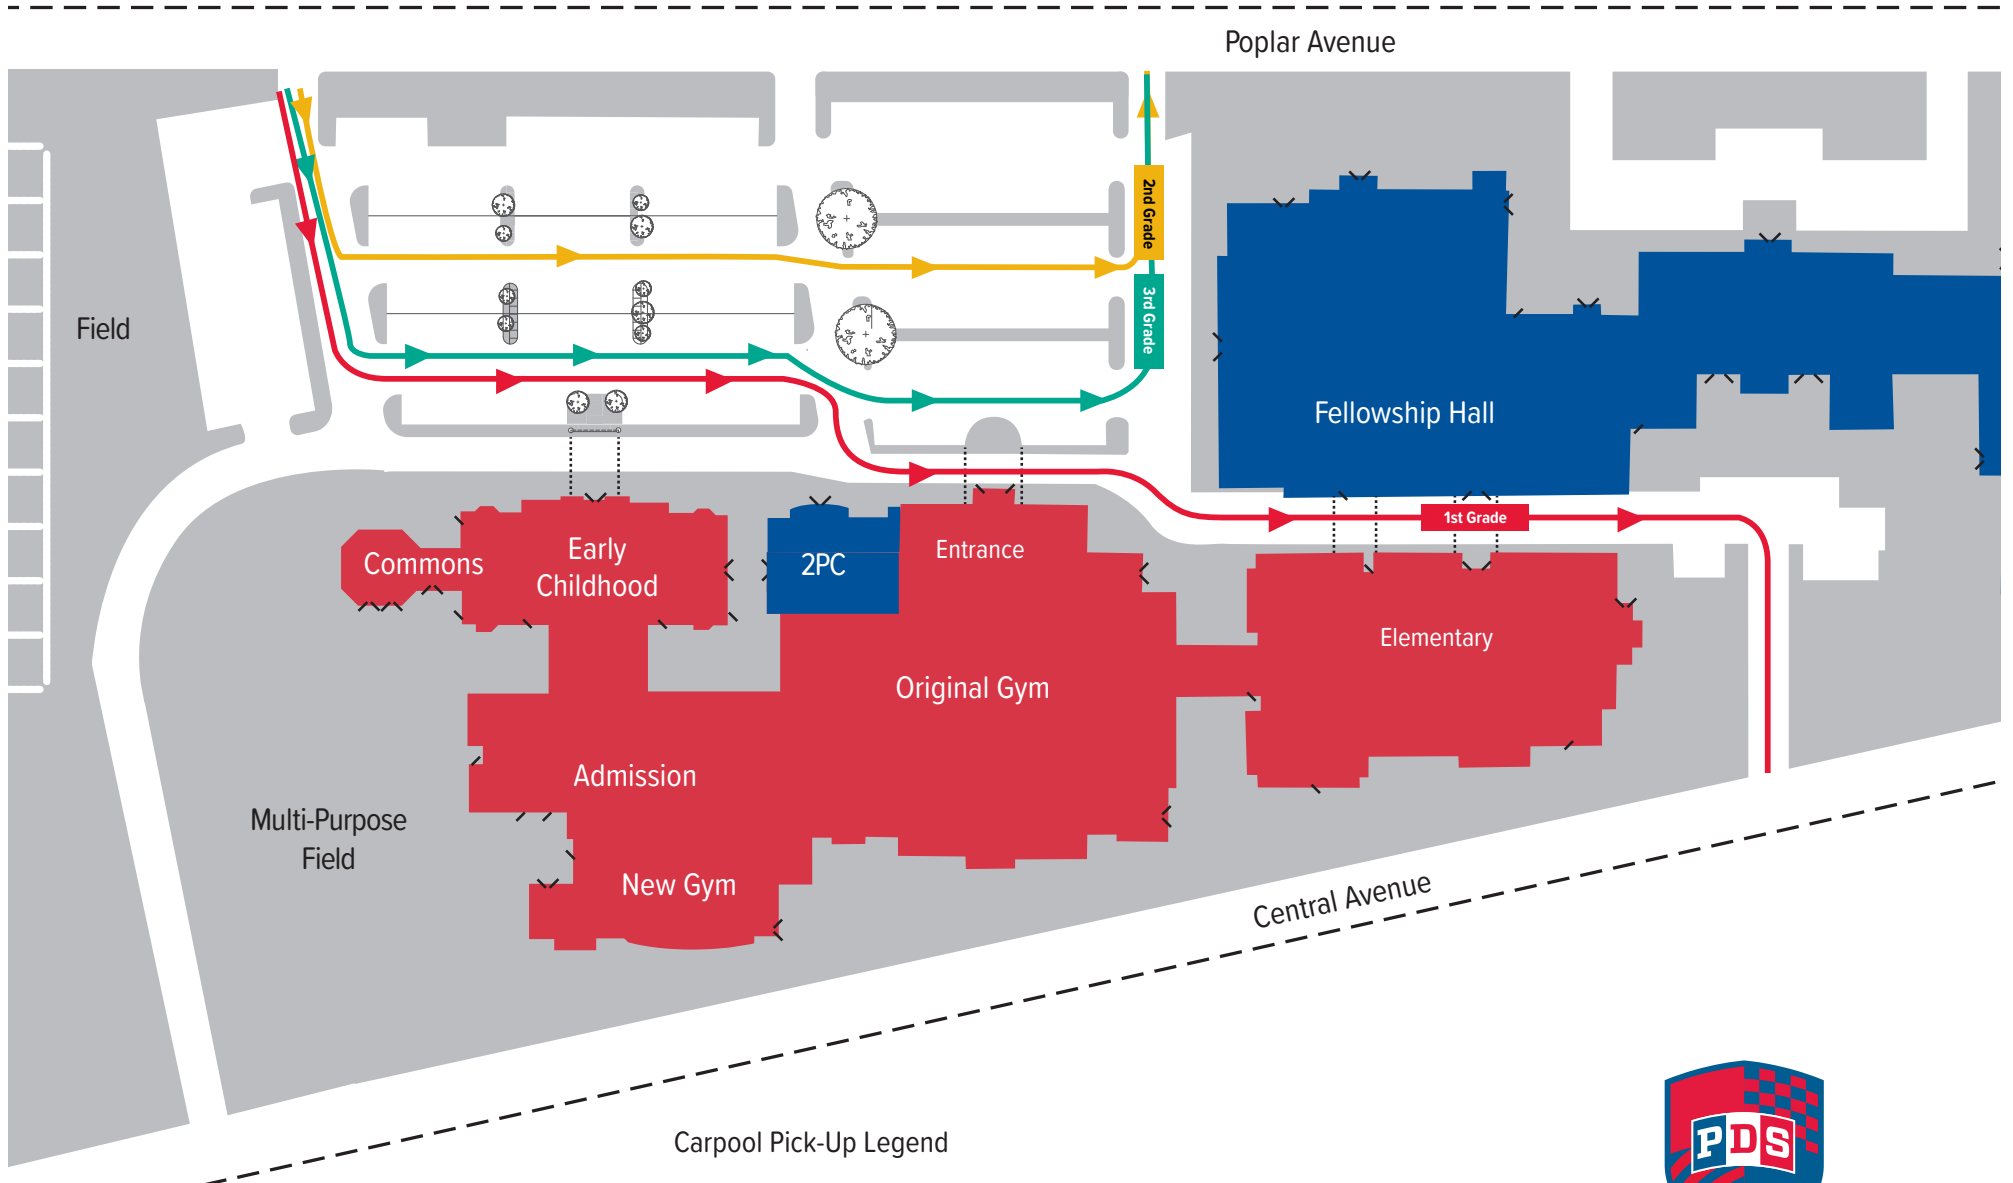

# 1st -3rd Carpool Afternoon Pickup

## Carpool Pick-Up Legend

- 1st Grade (heavy line denotes pick-up zone)
- 2nd Grade (heavy line denotes pick-up zone)
- 3rd Grade (heavy line denotes pick-up zone)

Presbyterian Day School