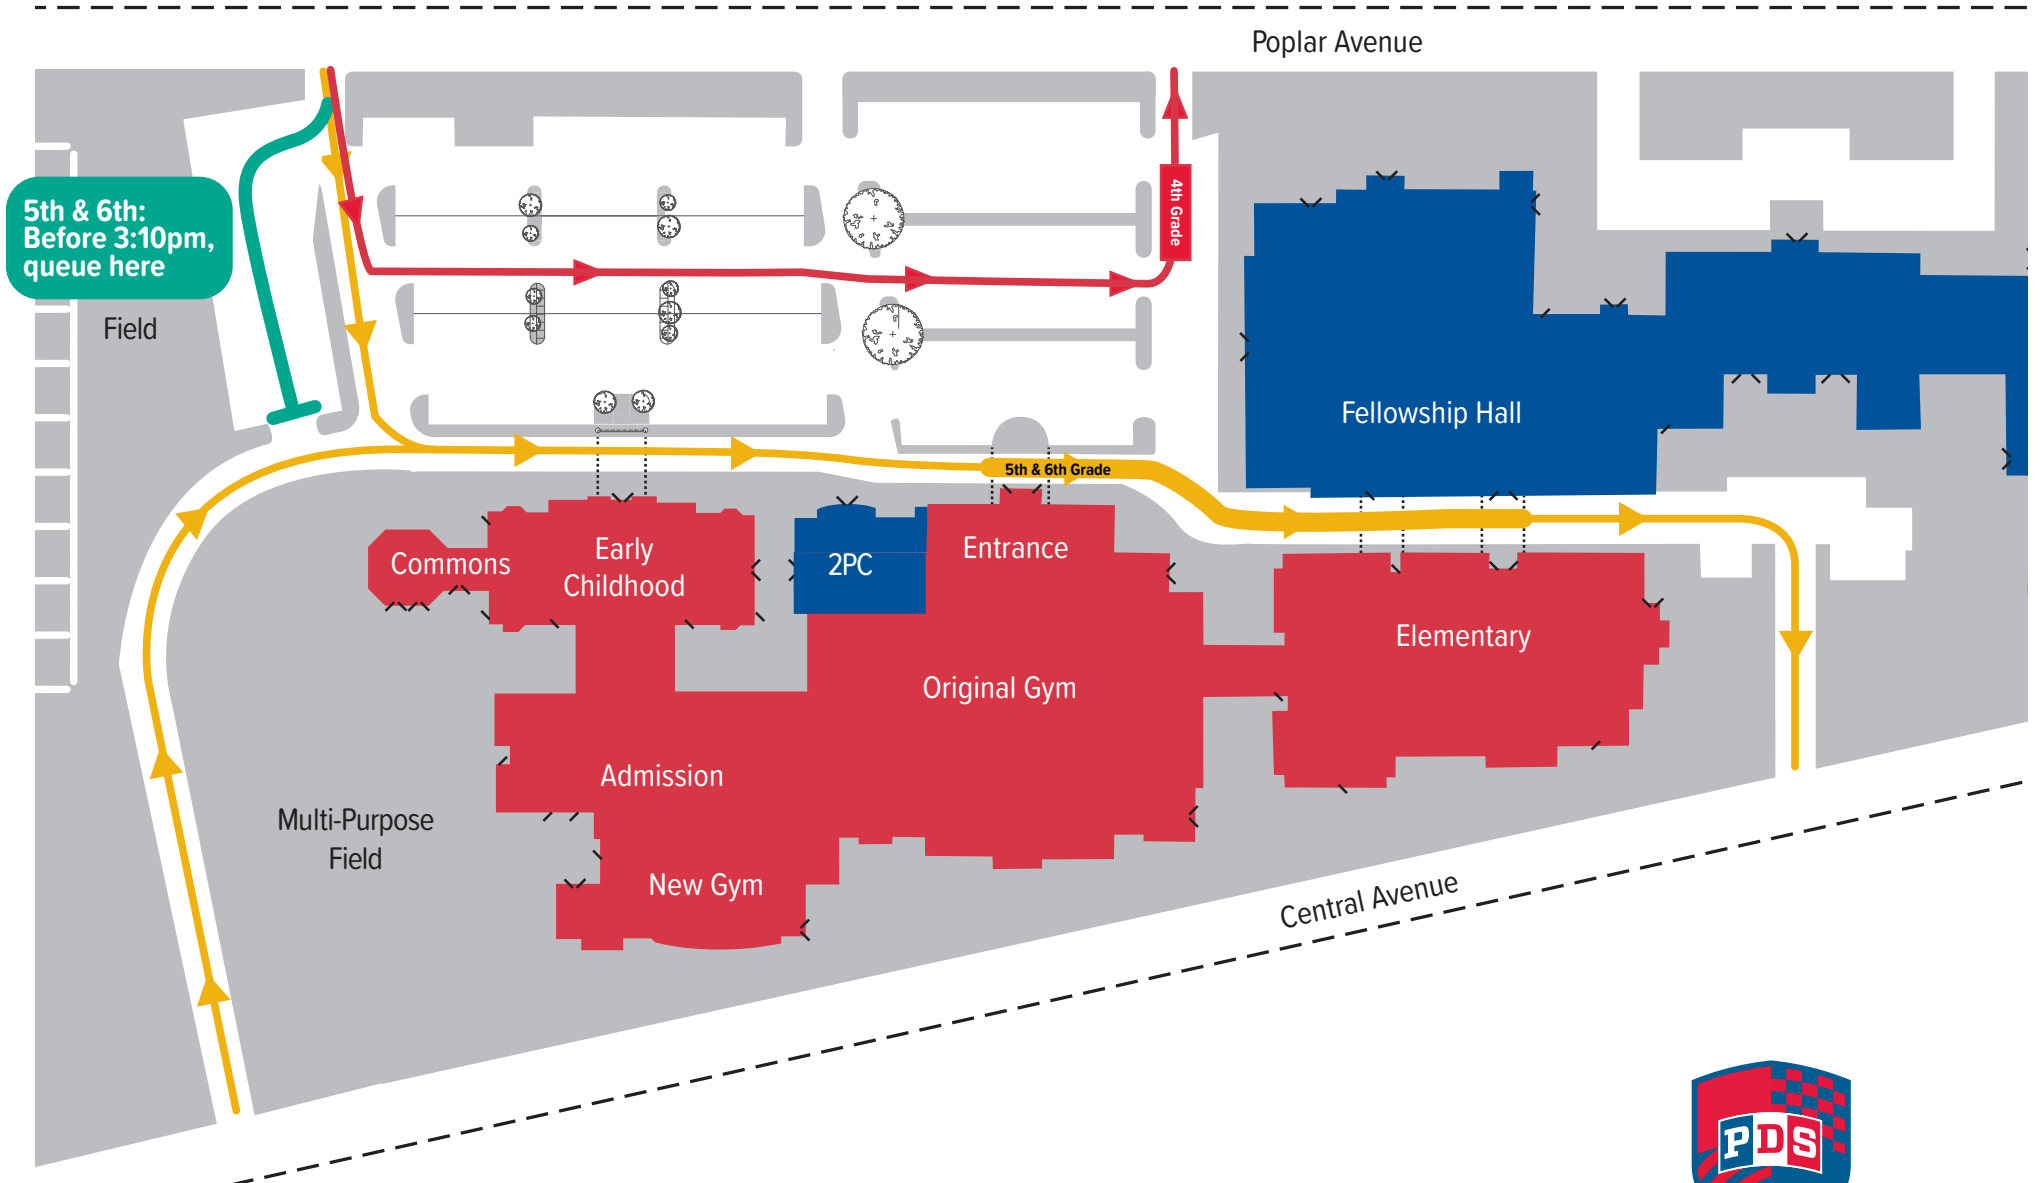

# 4th-6th Carpool Afternoon Pickup

## Carpool Pick-Up Legend

- 4th Grade (Heavy line denotes pick-up zone)
- 5th-6th Grade (Heavy line denotes pick-up zone)

Presbyterian Day School